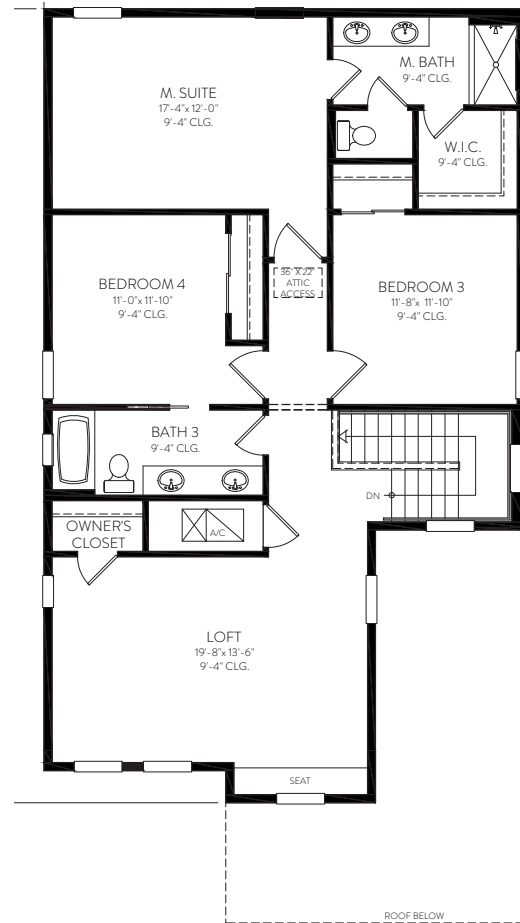

# 4 BEDROOM HOME

2402 TOTAL LIVING SQ. FT. • 4 BEDROOM • 3 BATHS

FIRST FLOOR PLAN-A

SECOND FLOOR PLAN - A

7635 Fairfax Drive, Reunion, FL 34747

ENCORE**REUNION**.COM

ENCORE RESORT  
AT REUNION™