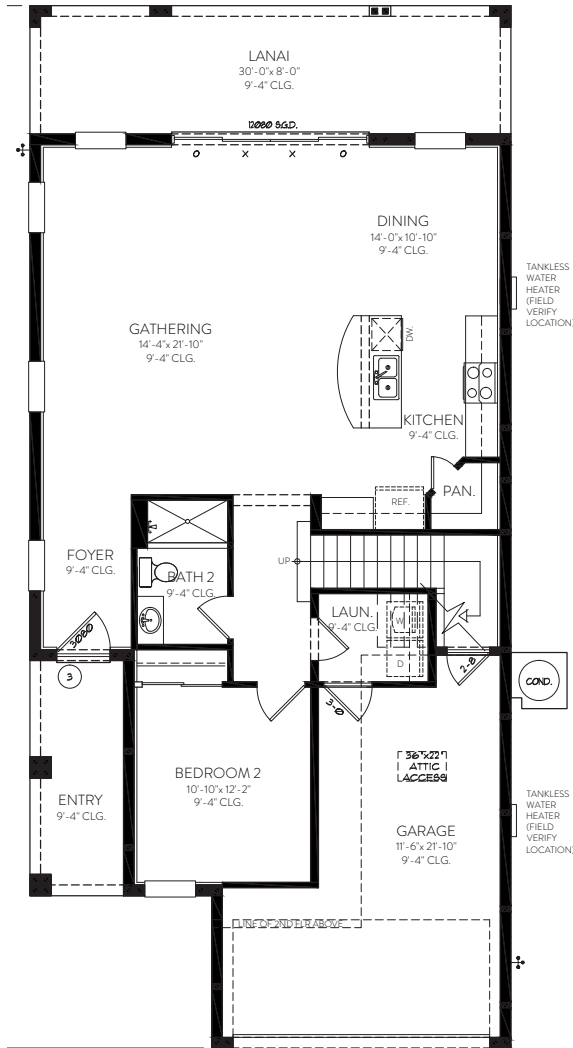

# 4 BEDROOM HOME

2402 TOTAL LIVING SQ. FT. • 4 BEDROOM • 3 BATHS

FIRST FLOOR PLAN-A

SECOND FLOOR PLAN - A

7635 Fairfax Drive, Reunion, FL 34747

ENCORE**REUNION**.COM

ENCORE RESORT  
AT REUNION™