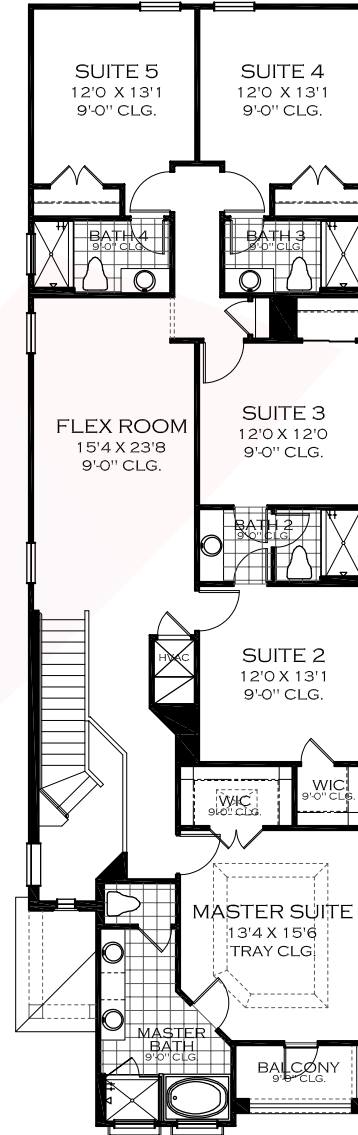

# ST. MARTIN FLOORPLAN

3,232 TOTAL LIVING SQ. FT. • 6 BEDROOM • 5 BATHROOM

FIRST FLOOR PLAN

SECOND FLOOR PLAN

7635 Fairfax Drive, Reunion, FL 34747

ENCORE**REUNION**.COM

All floorplans and siteplans contained herein are based on the current development plans, are conceptual only, and are for the convenience of reference. They should not be relied upon as representations, express or implied, of the final detail, and are subject to change without notice.