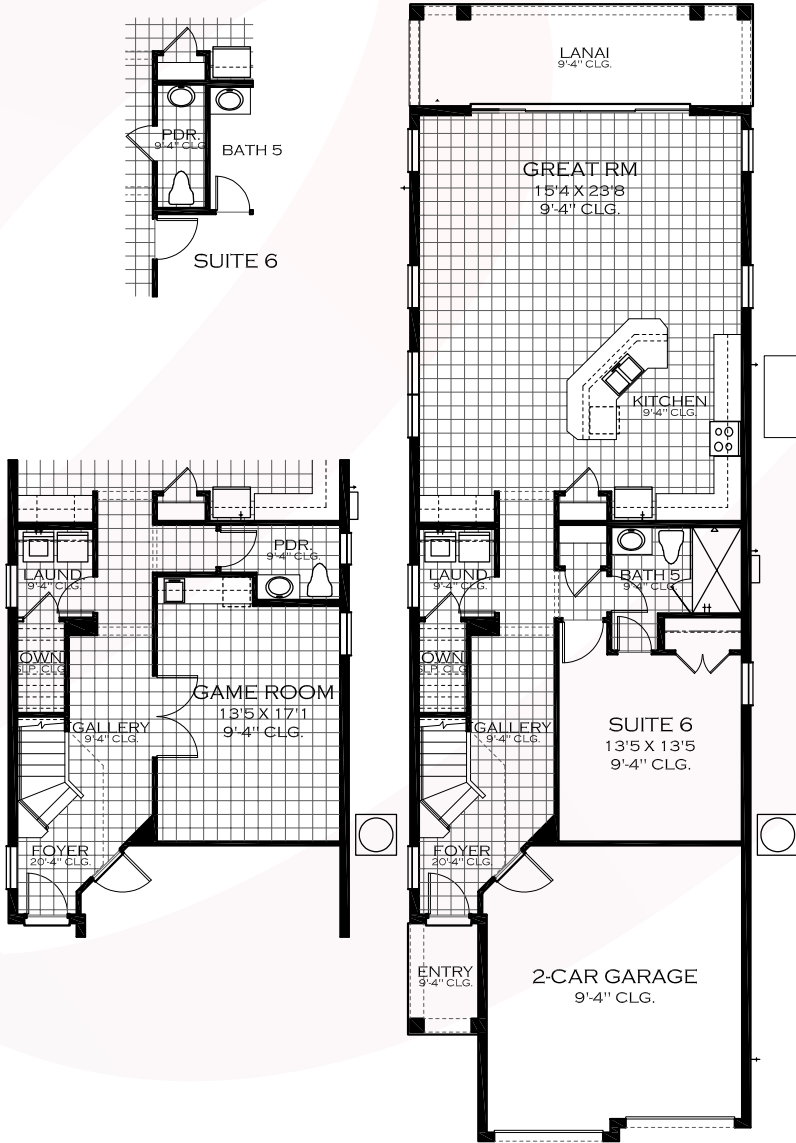

# ST. MARTIN FLOORPLAN

3,232 TOTAL LIVING SQ. FT. • 6 BEDROOM • 5 BATHROOM

FIRST FLOOR PLAN

SECOND FLOOR PLAN

7635 Fairfax Drive, Reunion, FL 34747

ENCORE**REUNION**.COM

All floorplans and siteplans contained herein are based on the current development plans, are conceptual only, and are for the convenience of reference. They should not be relied upon as representations, express or implied, of the final detail, and are subject to change without notice.