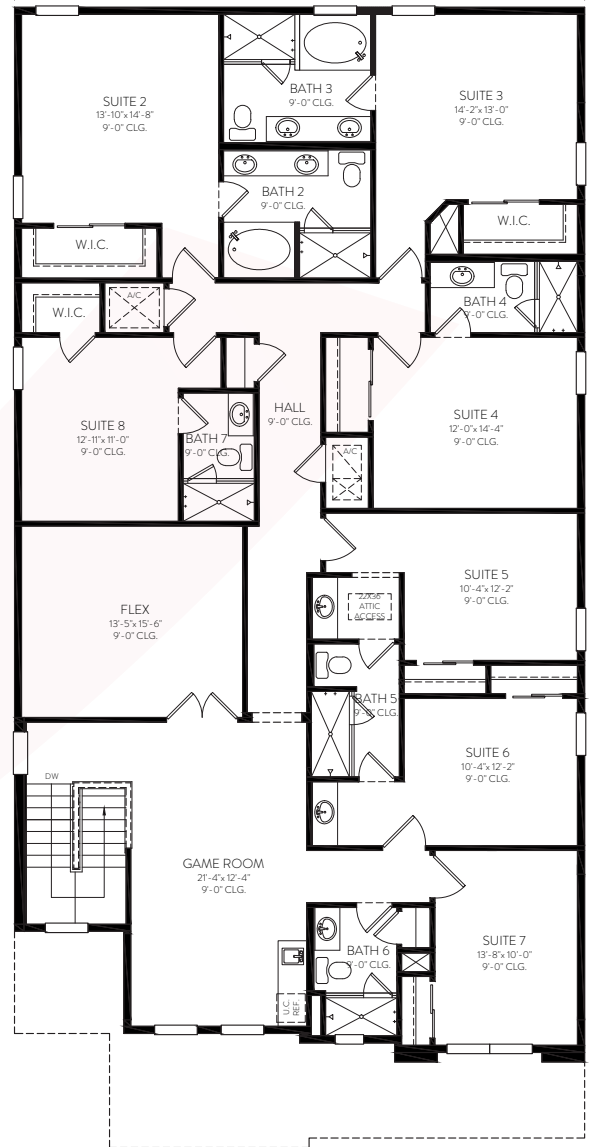

HAWTHORNE II FLOORPLAN

5065 TOTAL LIVING SQ. FT. • 9 BEDROOM • 8.5 BATHS

FIRST FLOOR PLAN-A

SECOND FLOOR PLAN

7635 Fairfax Drive, Reunion, FL 34747

ENCOREREUNION.COM

All floorplans and siteplans contained herein are based on the current development plans, are conceptual only, and are for the convenience of reference. They should not be relied upon as representations, express or implied, of the final detail, and are subject to change without notice.