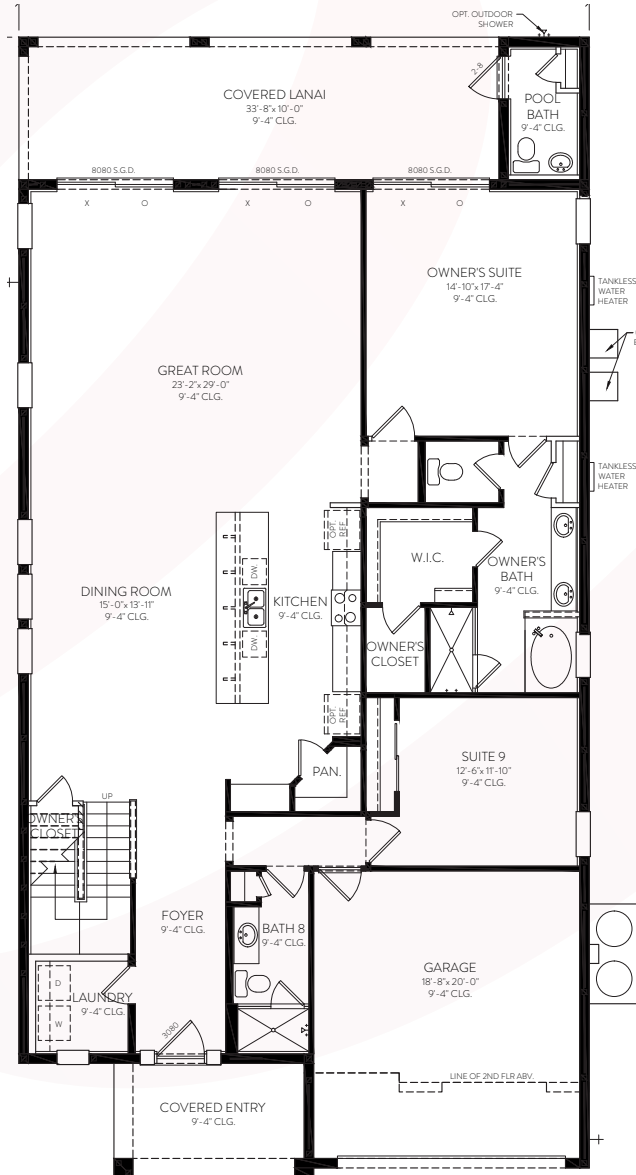

HAWTHORNE II FLOORPLAN

5065 TOTAL LIVING SQ. FT. • 9 BEDROOM • 8.5 BATHS

FIRST FLOOR PLAN-A

SECOND FLOOR PLAN

7635 Fairfax Drive, Reunion, FL 34747

ENCOREREUNION.COM

All floorplans and siteplans contained herein are based on the current development plans, are conceptual only, and are for the convenience of reference. They should not be relied upon as representations, express or implied, of the final detail, and are subject to change without notice.